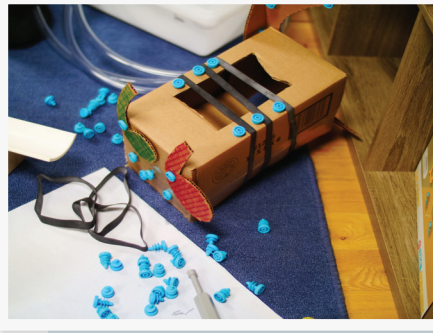

"The need for natural materials in the early childhood classroom cannot be overstated. I don't think people understand the value of materials and how they lead to thinking. When kids aren't swimming in plastic and batteries, their brains work harder; they think more creatively and solve problems."

The Kodo Texas Tool Kit enhances the effective implementation of *The Creative Curriculum® for Texas* studies offering high quality, flexible materials that support multiple studies and centers.

The Kodo Texas Tool Kit	Alignment to Studies						Alignment to Interest Areas and Learning Centers							
	Water	Wheels	Gardening	Simple Machines	Boxes	Music Making	Discovery	Sand & Water	Toys & Games	Block Play	Outdoor	Dramatic Play	Art	Music
Funnel Stand	✓						✓	✓			✓			
Plastic Tubing (6')	✓		✓				✓	✓			✓			
Water Pitcher Set	✓		✓				✓	✓			✓	✓	✓	
12" See Inside Pipe (set of 2)	✓						✓	✓		✓	✓			
Sphere Ice Mold (set of 2)	✓	✓					✓	✓			✓		✓	
Colossal Cube Ice Mold (set of 2)	✓				✓	✓	✓	✓			✓		✓	
Water Canvas	✓						✓		✓				✓	
1" Wide Foam Brush (1)	✓												✓	
16 oz Metal Cup (set of 2)	✓					✓	✓	✓	✓	✓	✓	✓	✓	✓
Fabric Bags, Small (set of 6)	✓		✓				✓	✓	✓	✓	✓	✓	✓	
Canary Seed, 10 lbs.			✓				✓							
Garden Tools, Hand Tools Set			✓	✓			✓				✓			
Sensory Bin with Lid, 6" Deep x 18" x 12"	✓		✓		✓	✓	✓	✓			✓			
All Purpose Ramps, custom 22" (4 pcs)	✓			✓			✓	✓		✓	✓			
10" x 4" Diameter Tunnel (set of 2)				✓			✓	✓		✓	✓			
Wheels Pack		✓		✓			✓		✓	✓		✓		
Large Wooden Thread Spool (10 Pack)		✓		✓			✓		✓	✓		✓		
Wood Play Clips (set of 2)				✓			✓		✓			✓		
Marble Maze		✓		✓		✓	✓		✓					✓
Treasure Tubes						✓	✓		✓					✓
Makedo Classroom Set		✓		✓	✓	✓	✓						✓	✓
Industrial Rubber Band, 7" x .625"				✓		✓	✓							